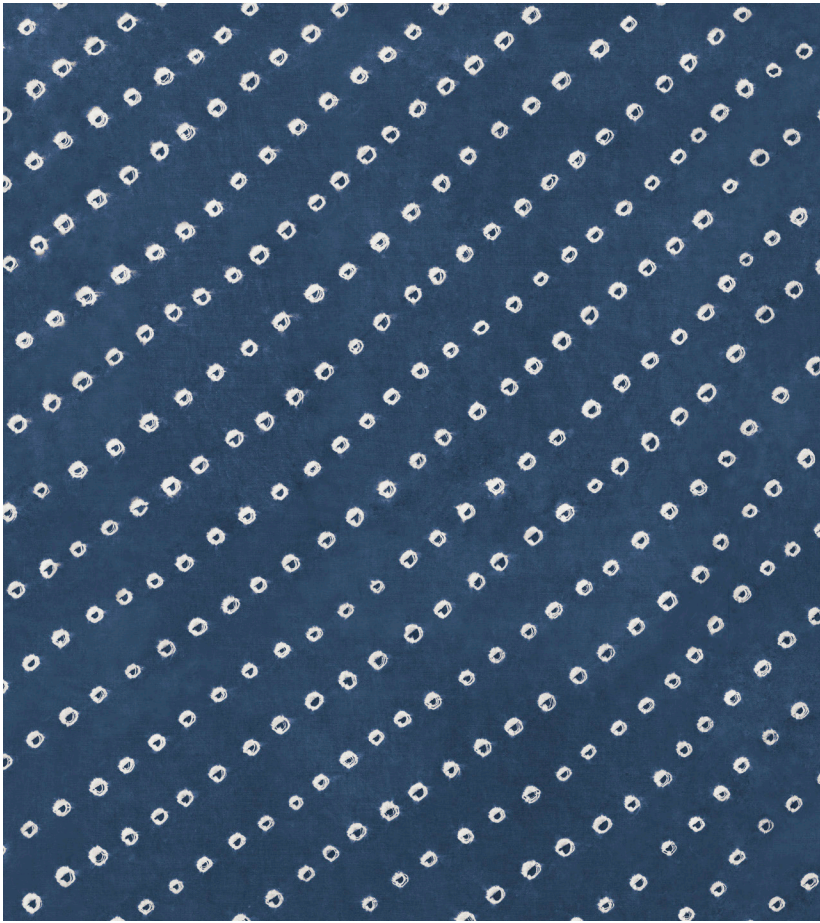

seemakrish

SURFSIDE

SKU# W 05-21 C

Color: Seaport Blue

Content: Standard clay coated paper, FSC certified
ASTM-E84 Class A

Width: 30" (Trims to 27")

Repeat: 27" H, 36" V

Pattern Match: Straight

Starfish

Seaglass

Lilac

Mist Gray